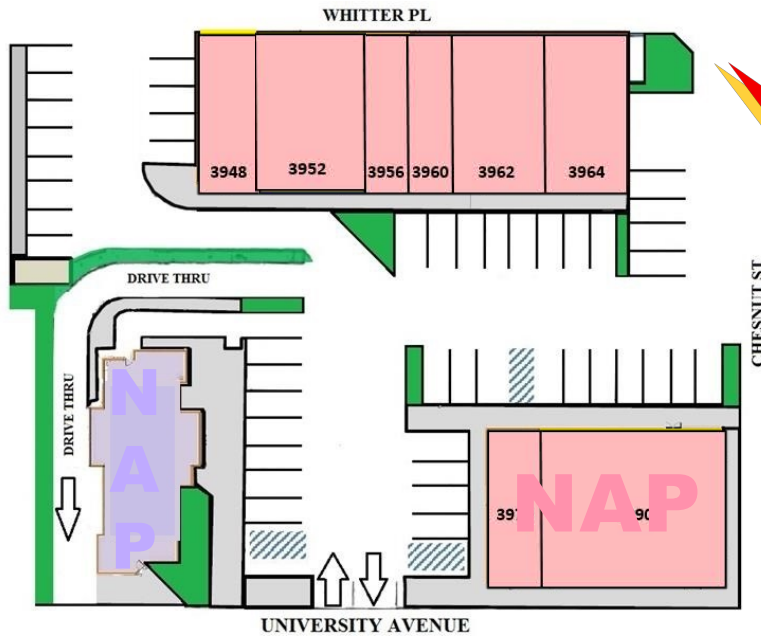

**Ayda Kach**  
(310) 474-8844  
ayda@pacwestmg.com

**Natalie Hierholzer**  
(310) 474-8844  
natalie@pacwestmg.com

**UNIVERSITY SQUARE**  
3940-3990 UNIVERSITY AVENUE, RIVERSIDE, CA 92501

**WALKING DISTANCE FROM CITY HALL, THE RIVERSIDE COMMUNITY COLLEGE DISTRICT MAIN OFFICE AND CULINARY ACADEMY, AND THE NEW MAIN LIBRARY!**

UNIT	TENANTS	SF	UNIT	TENANTS	SF
3948	Mariscos el Zorrillon	1,000	3960	Smoke Shop	750
3952	Rad Coffee	1,750	3962	Liquor	1,500
3956	Executive Lines	750	3964	Miss Donuts and Bagels	1,500

**Ayda Kach**  
 (310) 474-8844  
 ayda@pacwestmg.com

# UNIVERSITY SQUARE

3940-3990 UNIVERSITY AVENUE, RIVERSIDE, CA 92501

**POPULATION**

**120,853**  
 within a 3-mile radius

**INCOME**

**\$70,925**  
 average household income  
 within a 3-mile radius

**TRAFFIC COUNT**