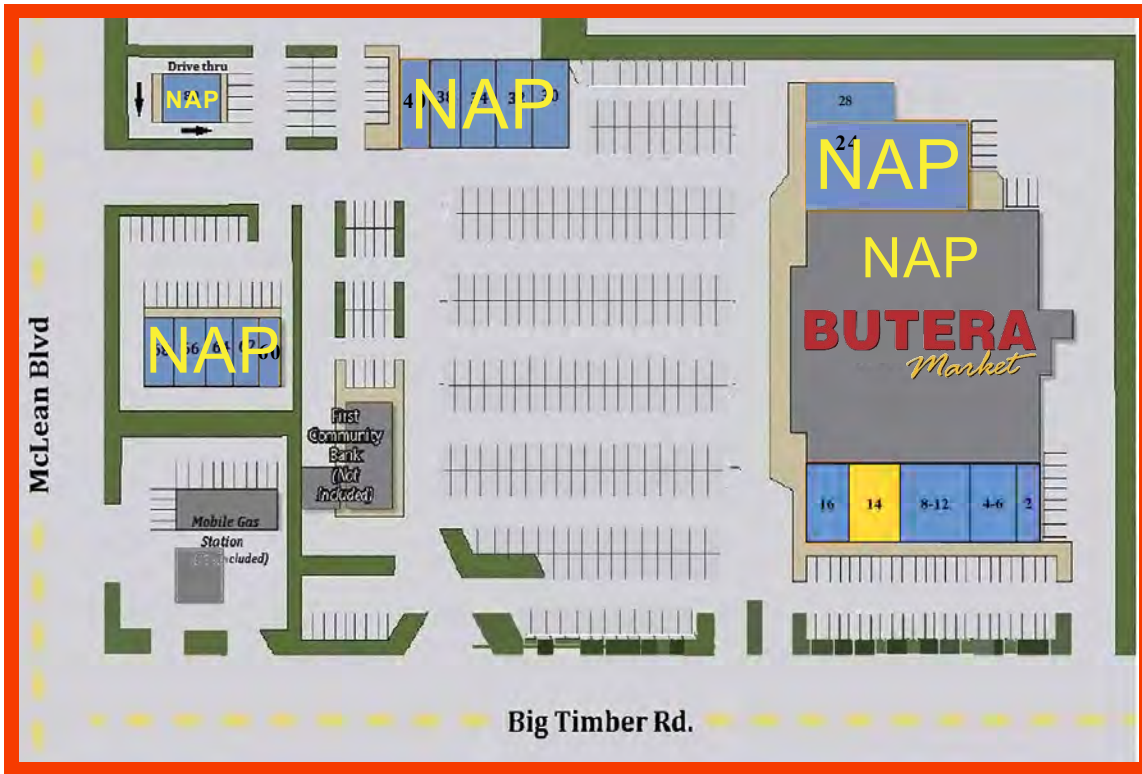

Ayda Kach
 (310) 474-8844
 ayda@pacwestmg.com

Natalie Hierholzer
 (310) 474-8844
 natalie@pacwestmg.com

TYLER CREEK PLAZA
 2-80 TYLER CREEK PLAZA, ELGIN, ILLINOIS 60123

UNIT	TENANTS	SF
2	Rosati's Pizza	1,100
4-6	Ramiro's Restaurant	2,200
8-12	Lina's Filipino Restaurant	3,300
14	Vacant	1,200-2,400
16	Wing Stop	1,950

Ayda Kach
(310) 474-8844
ayda@pacwestmg.com

Natalie Hierholzer
(310) 474-8844
natalie@pacwestmg.com

TYLER CREEK

2-80 TYLER CREEK PLAZA, ELGIN, ILLINOIS 60123

POPULATION

78,585

within a 3-mile radius

INCOME