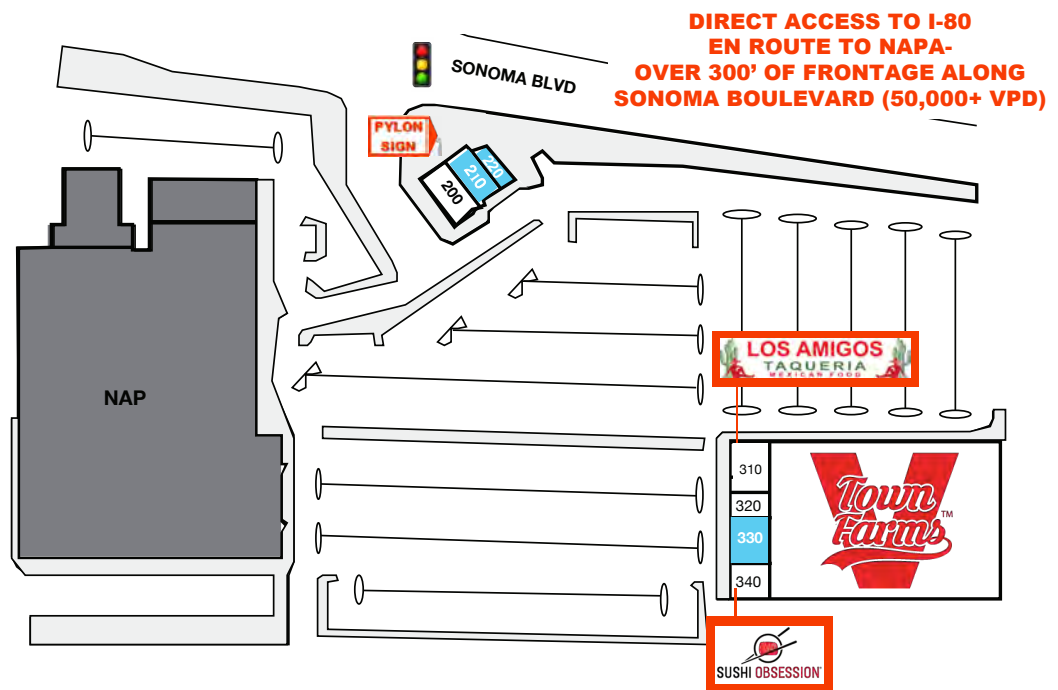

Ayda Kach
(310) 474-8844
ayda@pacwestmg.com

Natalie Hierholzer
(310) 474-8844
natalie@pacwestmg.com

MEADOWS PLAZA

5184 SONOMA BLVD, VALLEJO, CA

UNIT	TENANTS	SF
200	Corner Store - coming soon!	2,800
210	Available	2,260
220	Available	1,015
	Total	6,075
300	V-Town Farms	49,889
310	Los Amigos	1,988
320	CP Hair	1,027
330	Available	2,709
340	Sushi Obsession	1,201
	Total	56,814

Ayda Kach
(310) 474-8844
ayda@pacwestmg.com

Natalie Hierholzer
(310) 474-8844
natalie@pacwestmg.com

MEADOWS PLAZA

5184 SONOMA BLVD, VALLEJO, CA

POPULATION

83,944

within a 3-mile radius

INCOME

\$88,067

average household income
within a 3-mile radius

TRAFFIC COUNT

±50,000

average daily traffic

NEARBY BUSINESSES